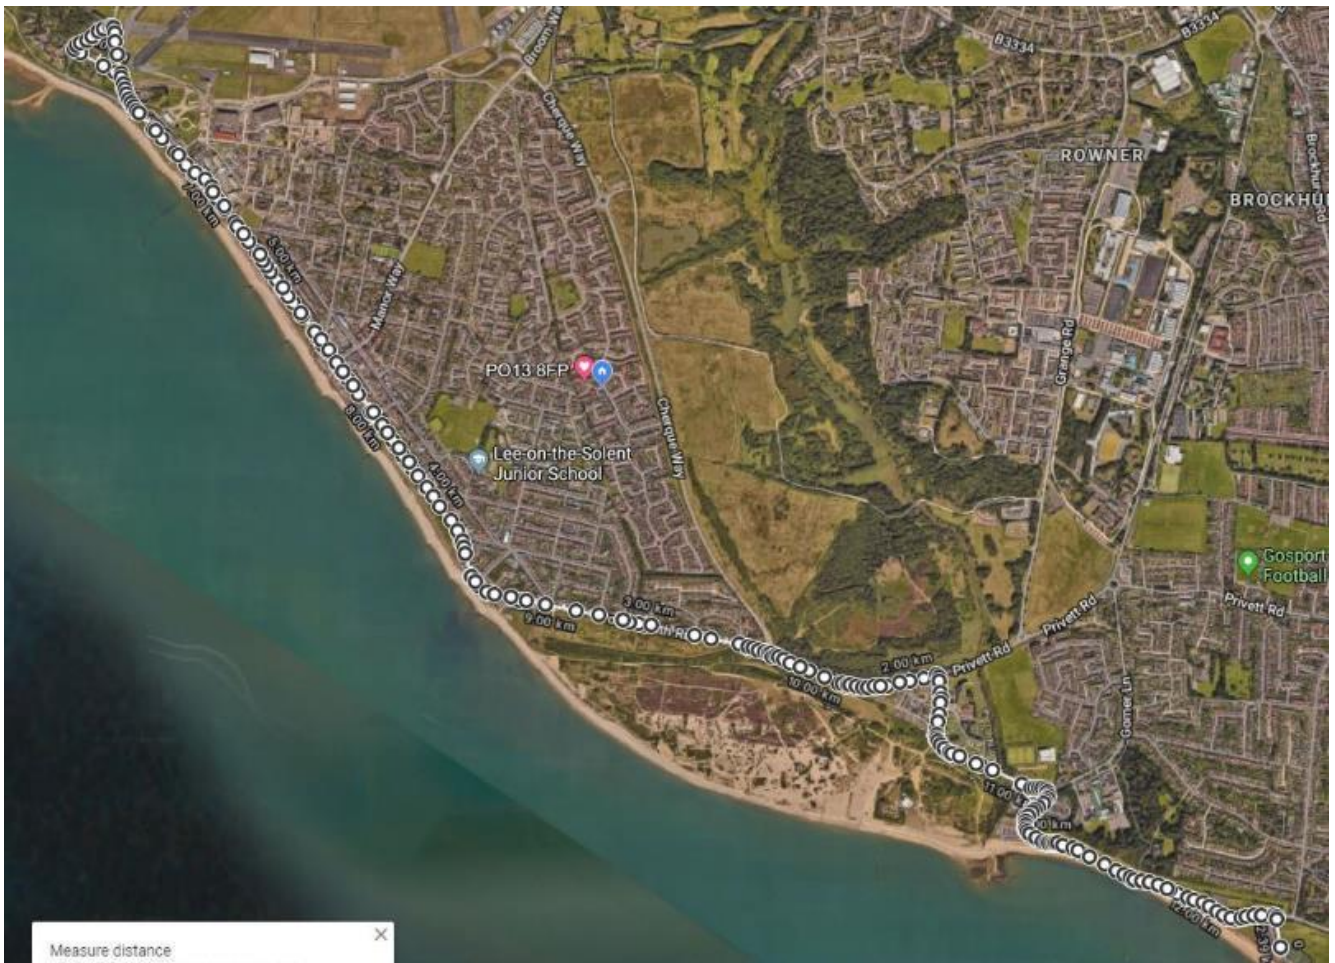

Bayside Tri Club – Sea Swim Triathlon – August 2019

Bike Route

Cycle route start / finish

Red arrows = outbound

Green arrows = inbound

Cycle Route Part 2

Cycle Route Turn Point

Right Turn = Compulsory Stop (foot down)