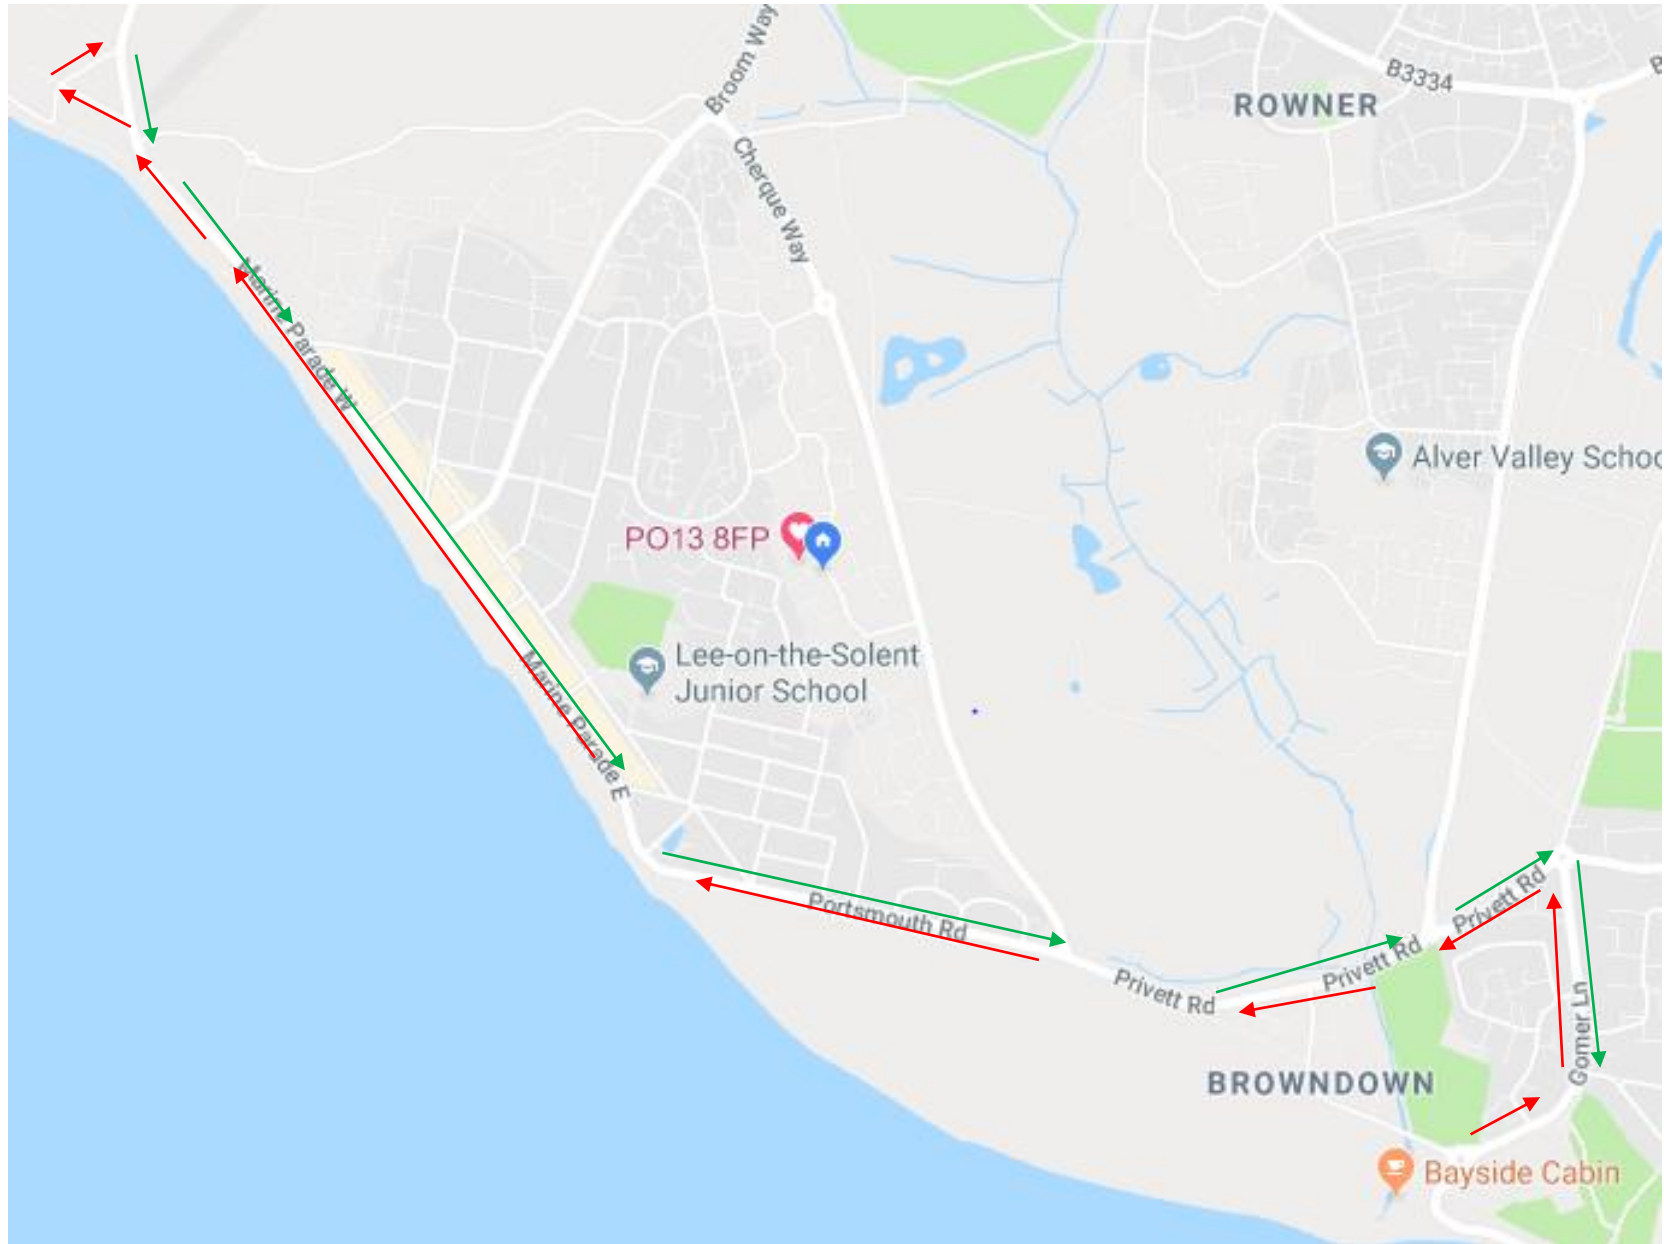

Bayside Tri Club – Sea Swim Triathlon – August 2019

Bike Route

Cycle route start / finish

Red arrows = outbound

Green arrows = inbound

Cycle Route Part 2

Cycle Route Turn Point

Right Turn = Compulsory Stop (foot down)