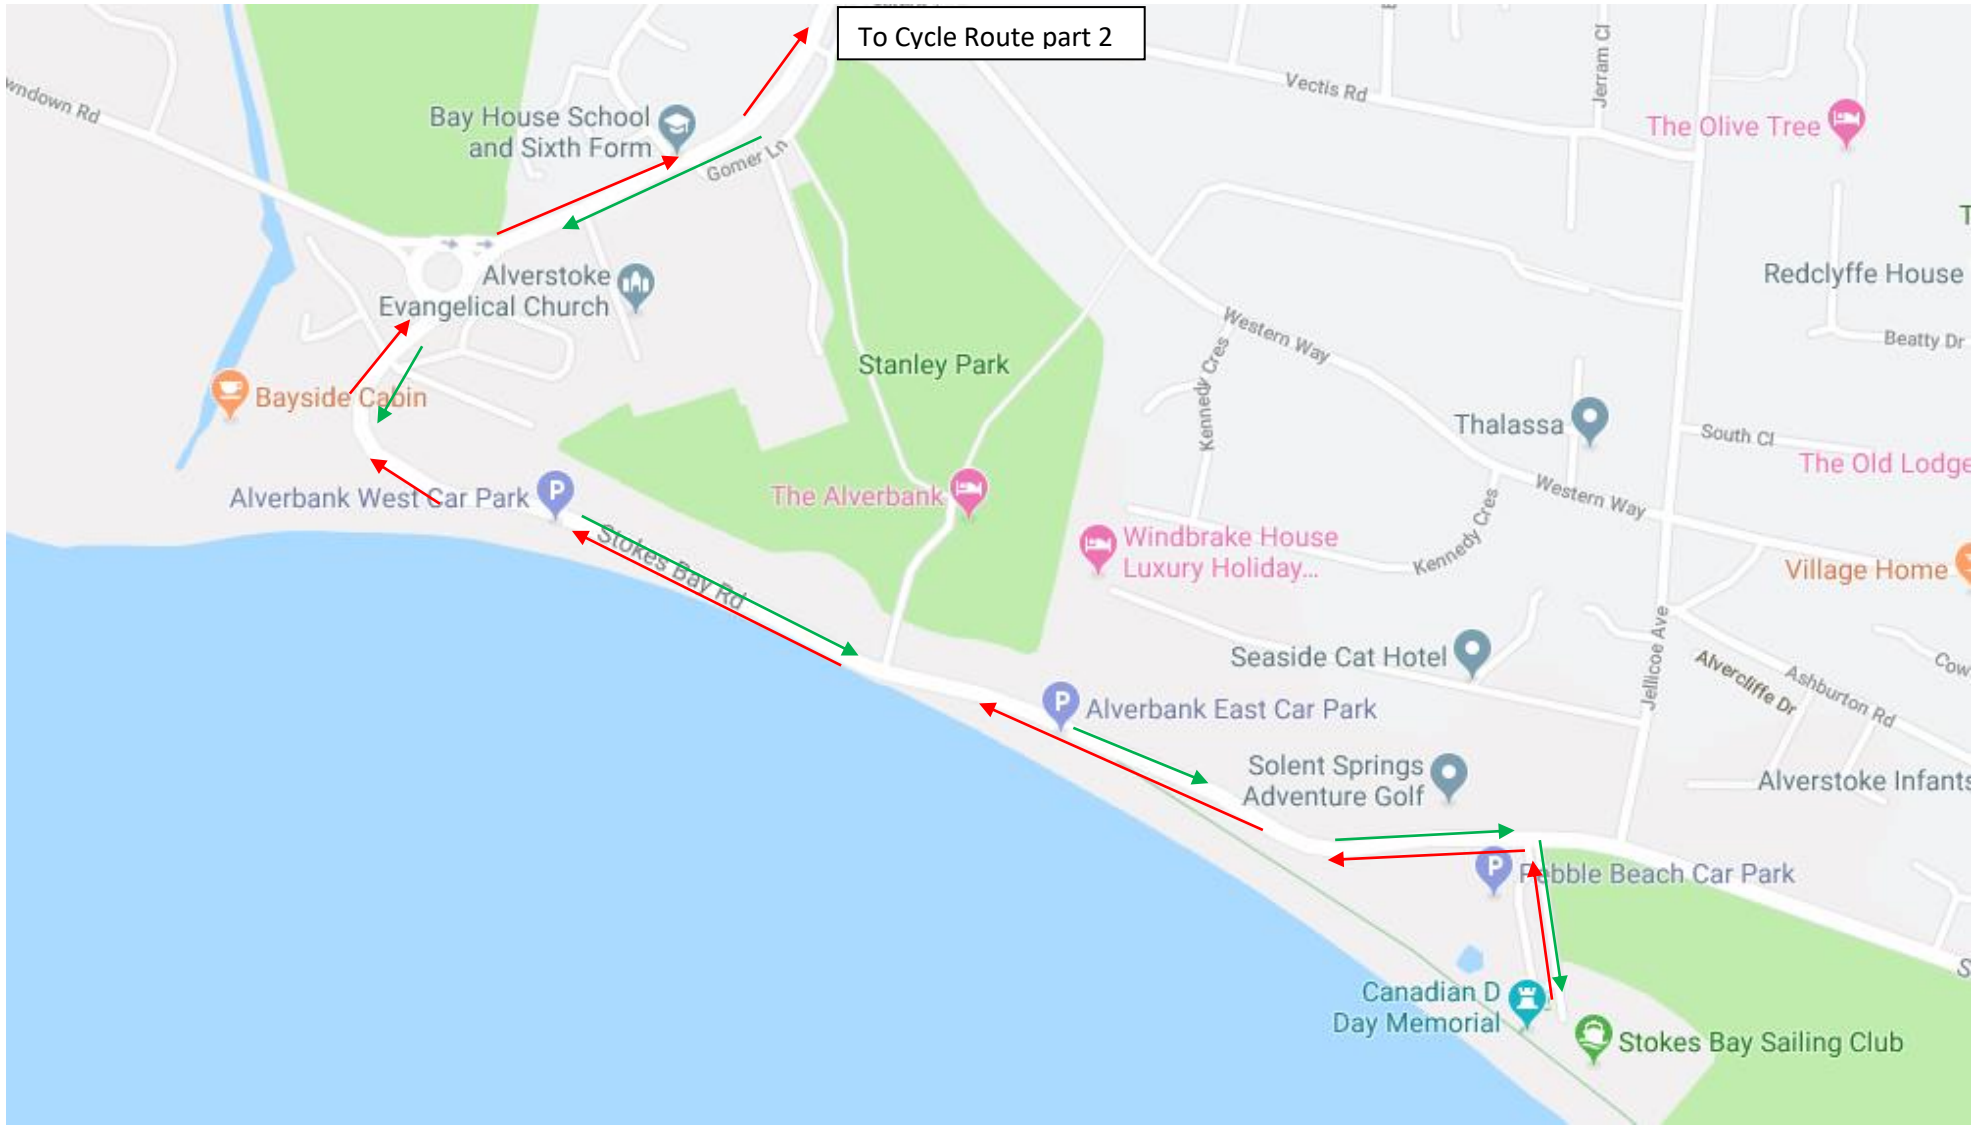

Bayside Tri Club – Sea Swim Triathlon – August 2019

Bike Route

Cycle route start / finish

Red arrows = outbound

Green arrows = inbound

Cycle Route Part 2

Cycle Route Turn Point

Right Turn = Compulsory Stop (foot down)